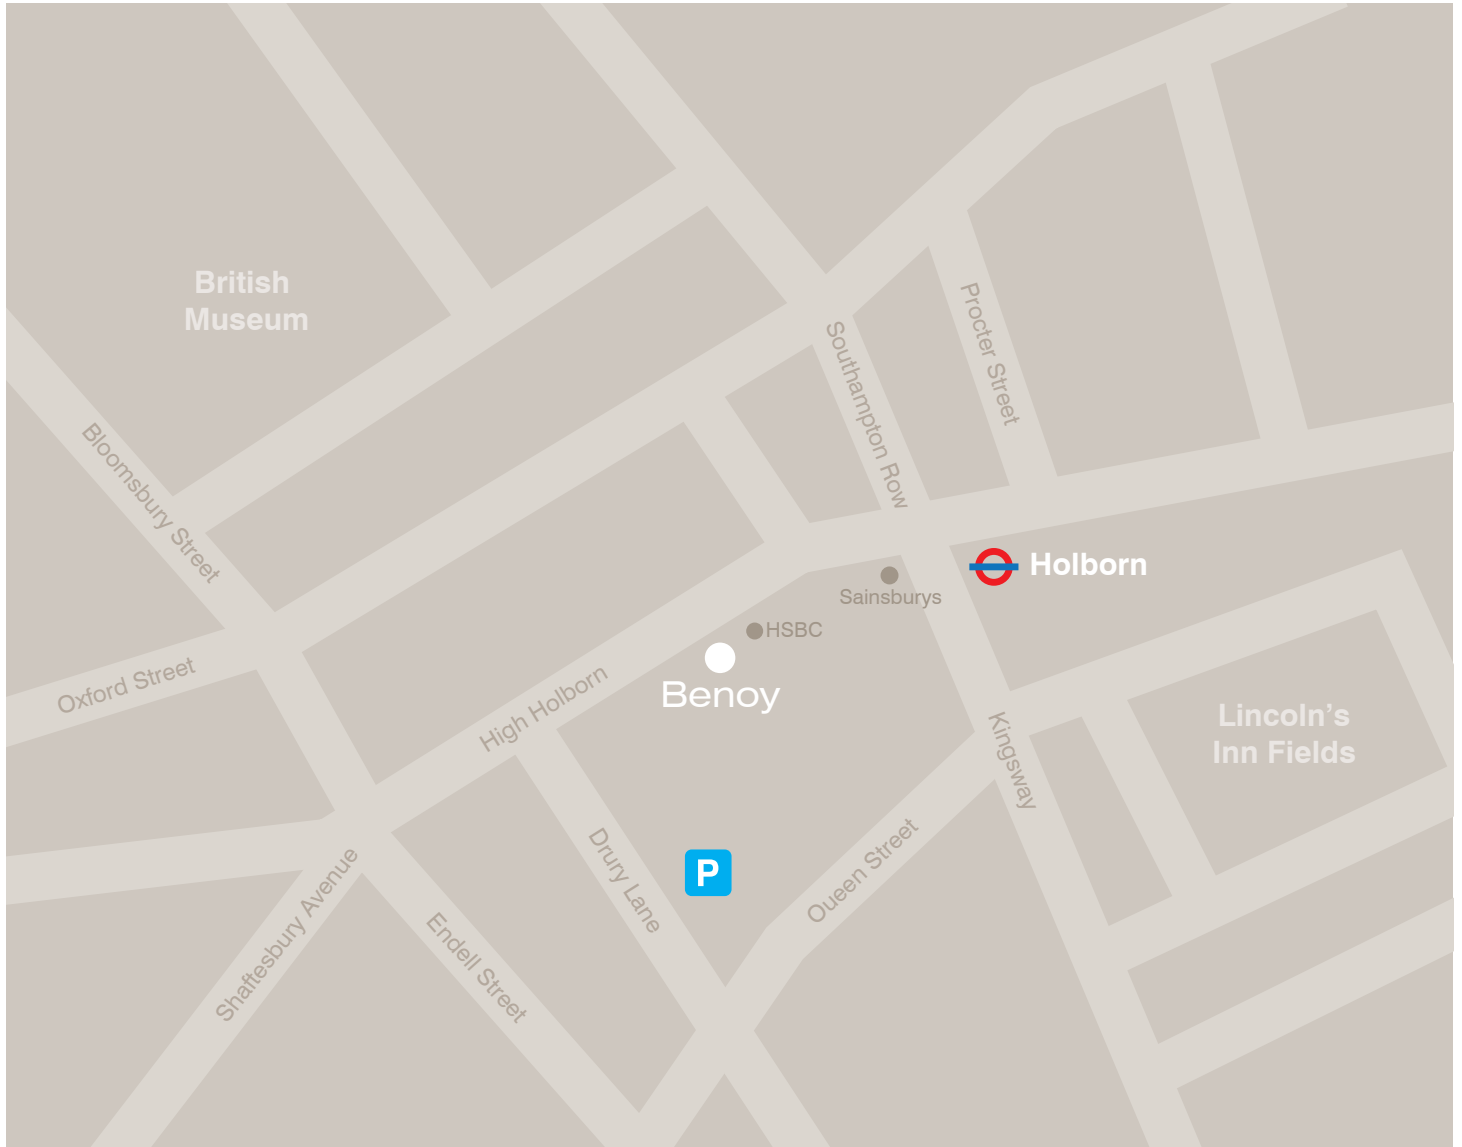

Benoy London Office

Contact Details

Address
210 High Holborn
London
WC1V 7DL
United Kingdom

Telephone
+44 (0)20 7404 7666

Facsimile
+44 (0)20 7404 7980

Email
london@benoy.com

Directions

By Car

The Closest car park is located off Drury Lane, which is accessible via High Holborn

By Public Transport

The nearest London Underground station is Holborn on the Piccadilly line. We are just a few minutes from the tube station. Once you have left the station, cross Southampton Row, walk past Sainsbury's and the entrance to our building is next to the HSBC bank on your left. Our Reception is on the 6th floor.